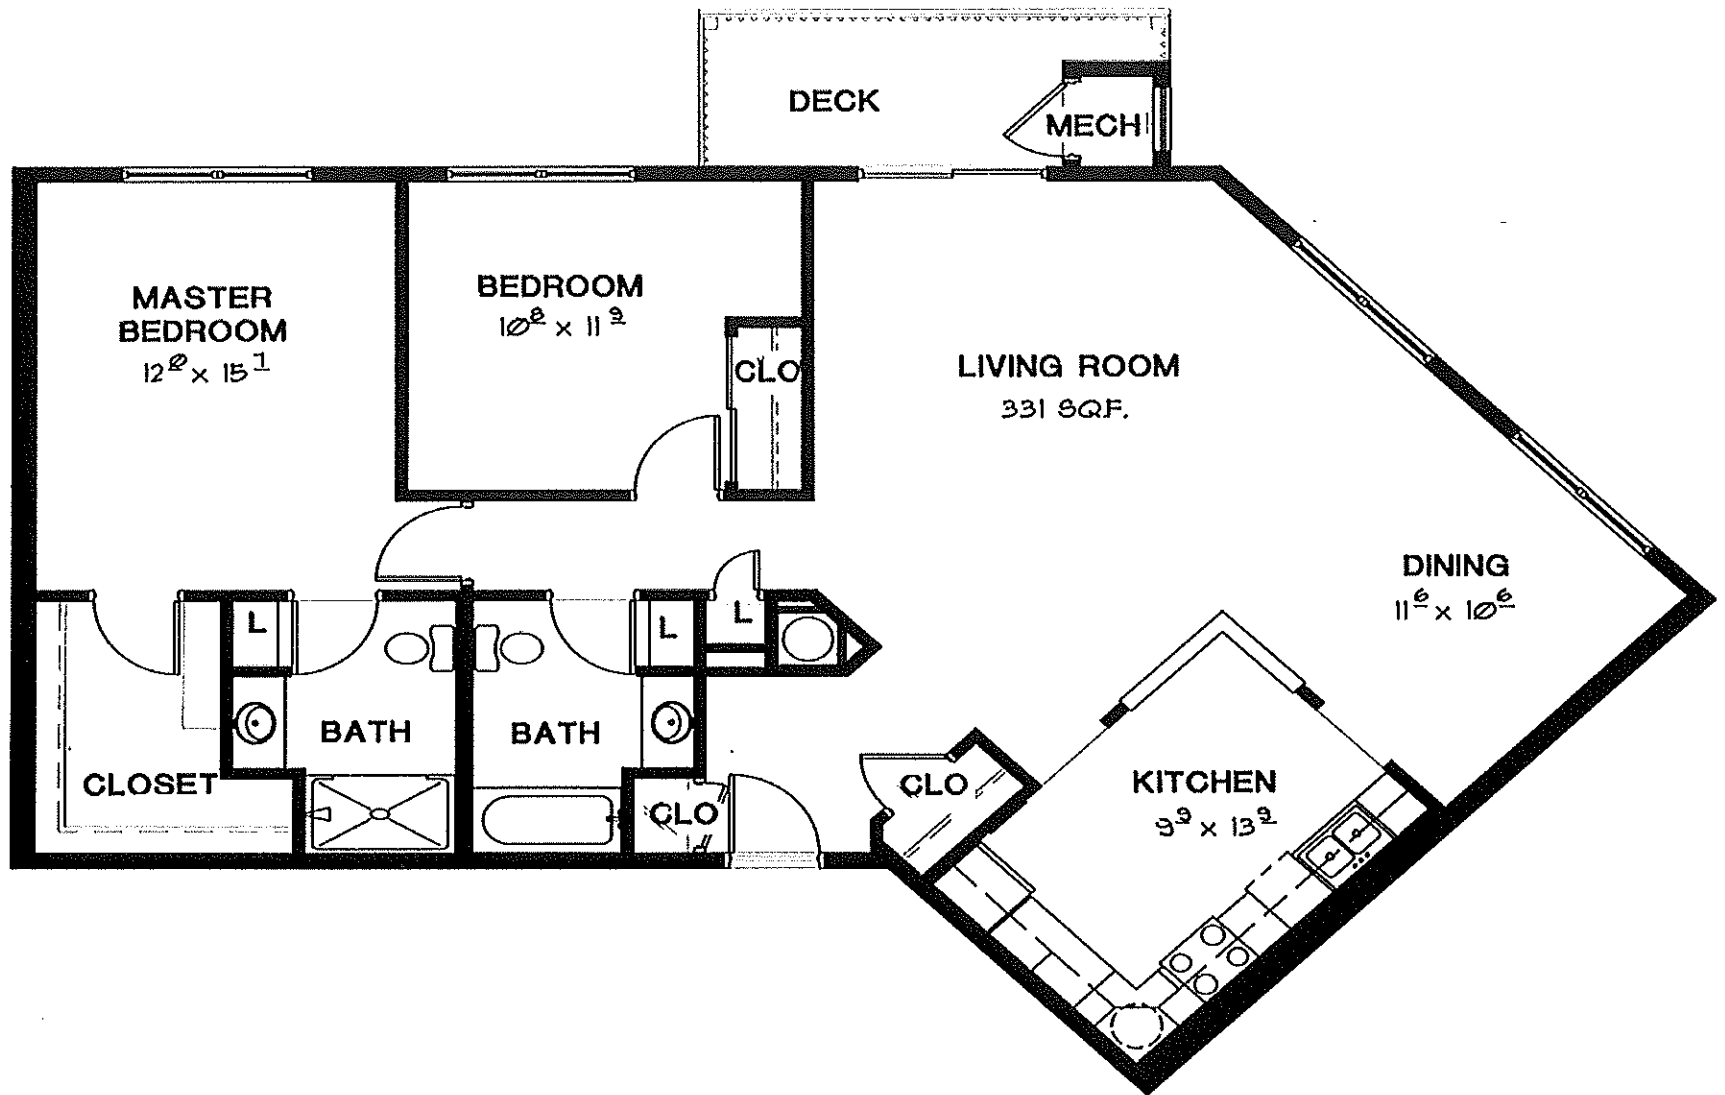

“Elm” 1,317 sq. ft. (2 Bedroom, 2 Bath)

Realife Cooperative of Phalen Village 1355 Phalen Blvd St Paul MN 55106