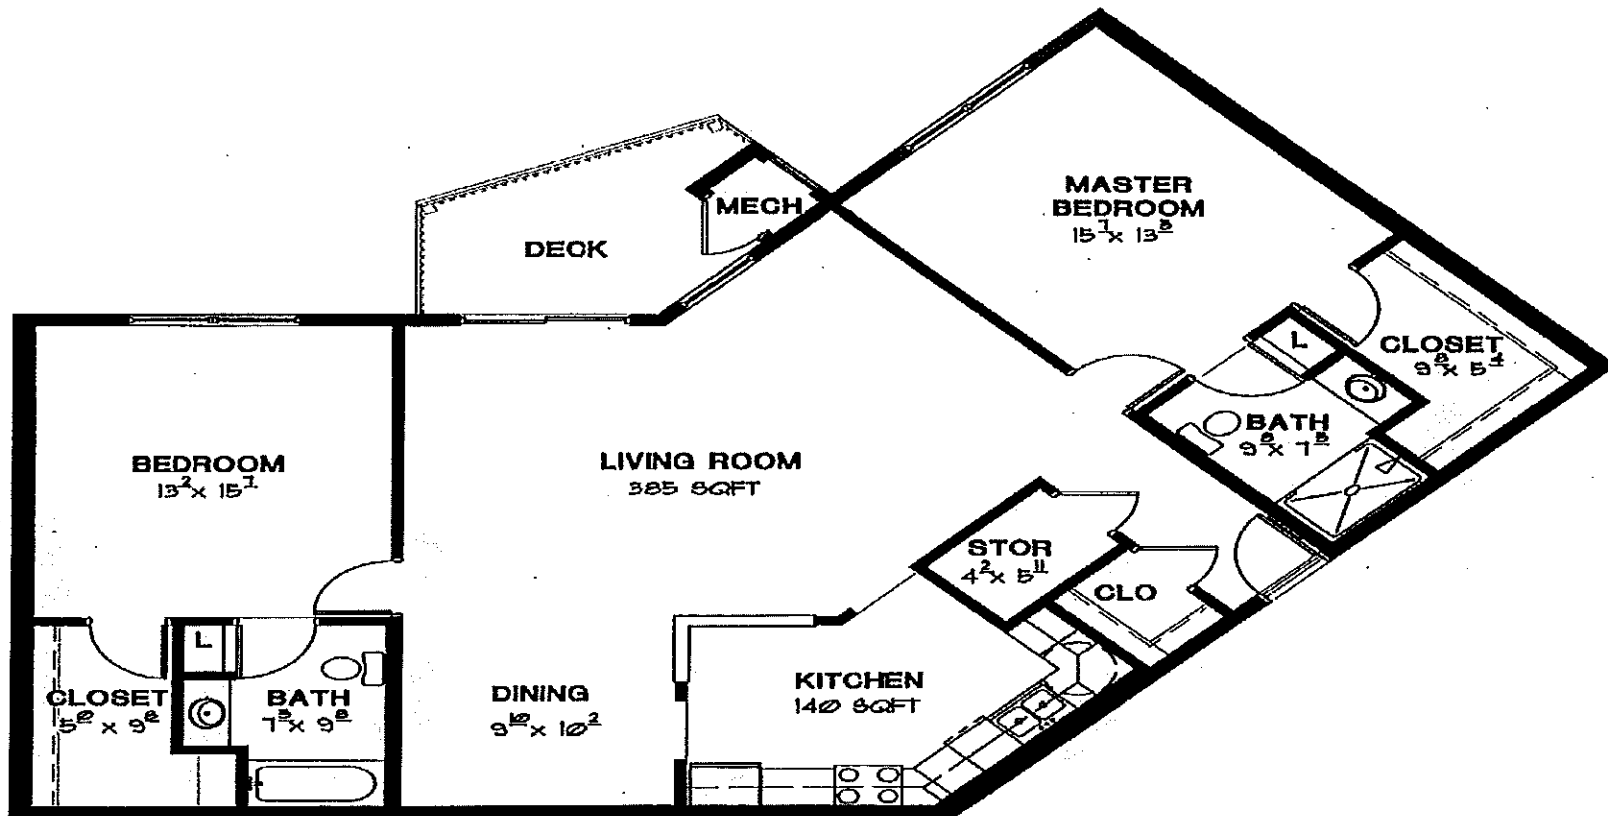

“Oak” 1,453 sq. ft. (2 Bedroom, 2 Bath)

Realife Cooperative of Phalen Village 1355 Phalen Blvd St Paul MN 55106