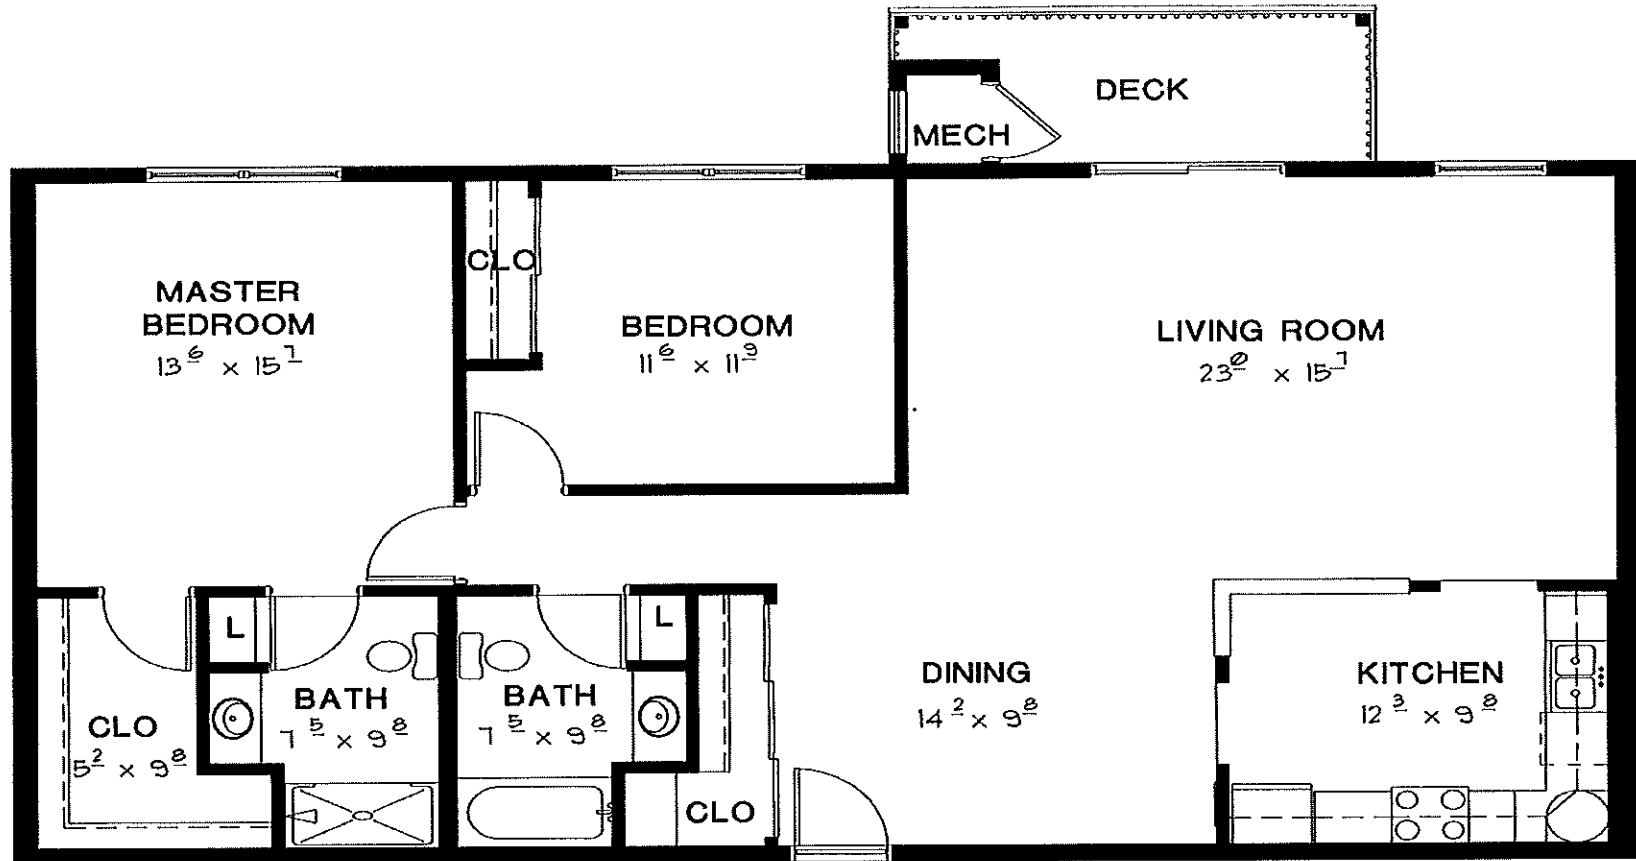

“Willow” 1,321 sq. ft. (2 Bedroom, 2 Bath)

Realife Cooperative of Phalen Village 1355 Phalen Blvd St Paul MN 55106